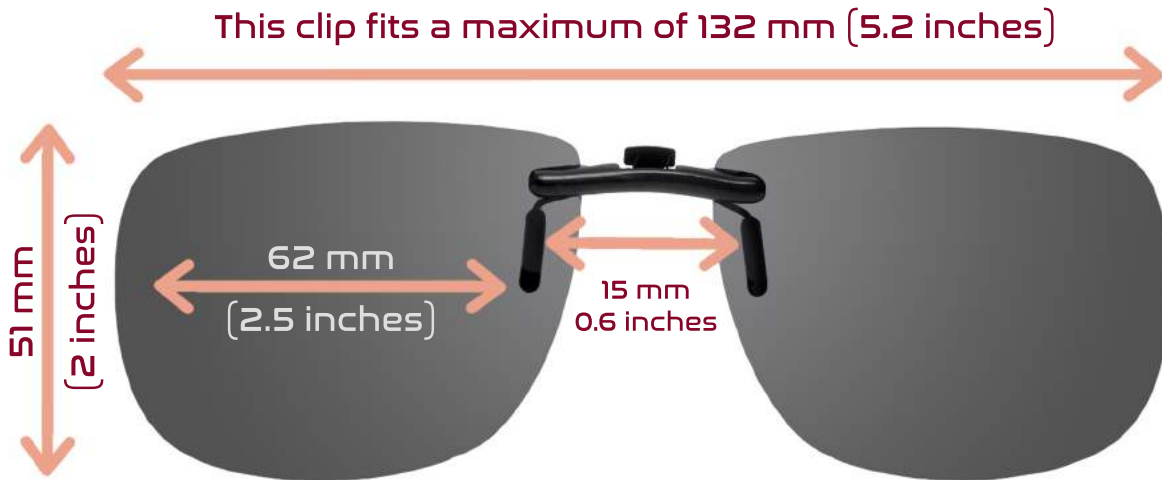

MONTANA CLIP-ON SIZING GUIDE

SIZES:
C1, C11
C3, C13

SIZES:
C2,
C12