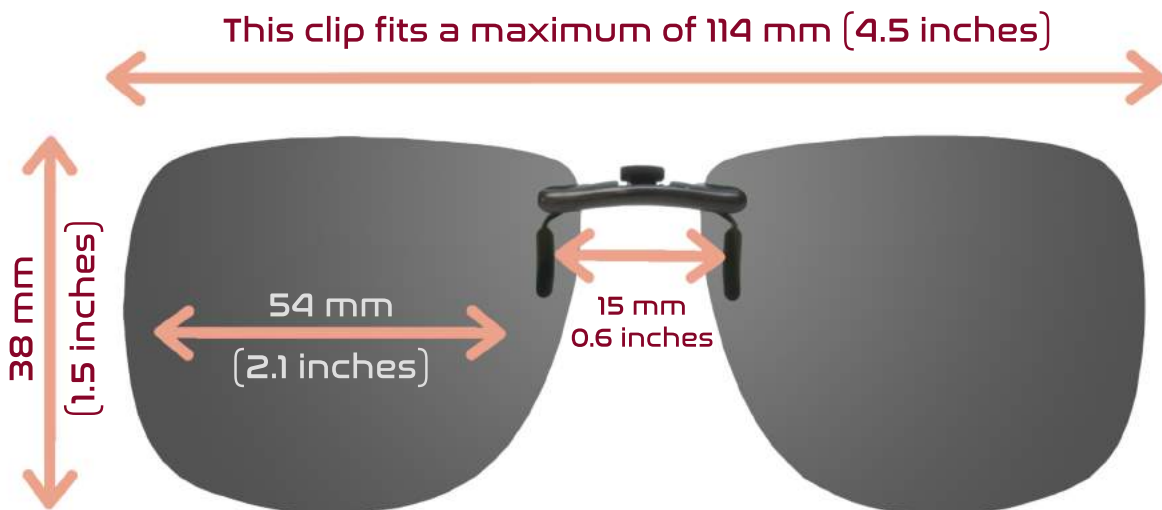

MONTANA CLIP-ON SIZING GUIDE

SIZES:
C1, C11
C3, C13

SIZES:
C2,
C12